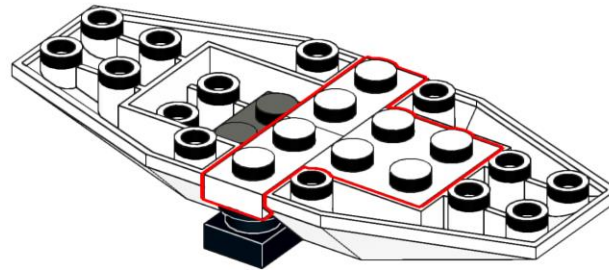

Swan

Design : Lego 4002014-5

Instructions are made with Studio 2.0 by gamerhansjo

1

2

3

4

5