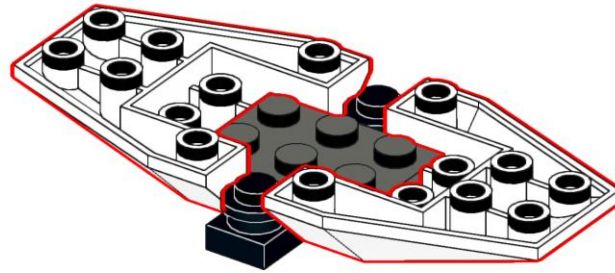

Swan

Design : Lego 4002014-5

Instructions are made with Studio 2.0 by gamerhansjo

1

2

3

4

5