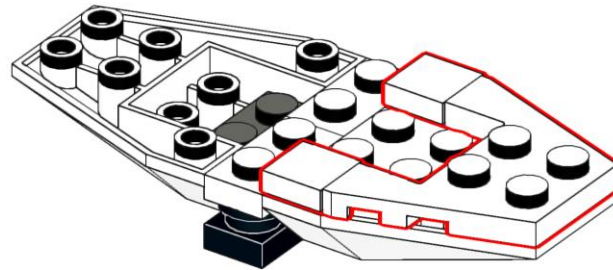

Swan

Design : Lego 4002014-5

Instructions are made with Studio 2.0 by gamerhansjo

1

2

3

4

5