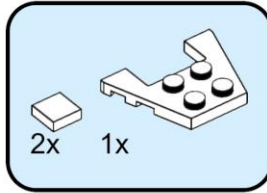

Swan

Design : Lego 4002014-5

Instructions are made with Studio 2.0 by gamerhansjo

1

2

3

4

5