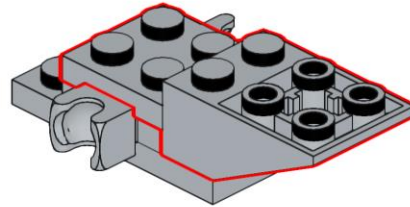

Crimson Sunbird

Design : Lego 4002014-4

Instructions are made with Studio 2.0 by gamerhansjo

1

2

3

4

5