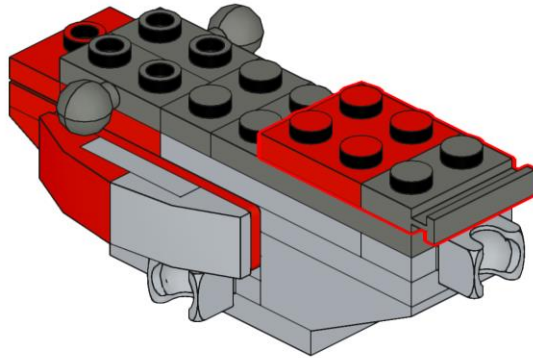

Crimson Sunbird

Design : Lego 4002014-4

Instructions are made with Studio 2.0 by gamerhansjo

1

2

3

4

5

6

7

8

9

10

11

12

13

14

15

16

17

2x

18

19

20