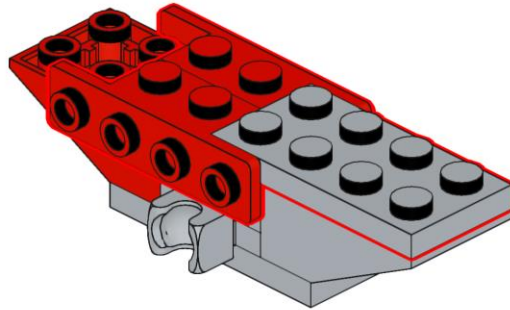

Crimson Sunbird

Design : Lego 4002014-4

Instructions are made with Studio 2.0 by gamerhansjo

1

2

3

4

5