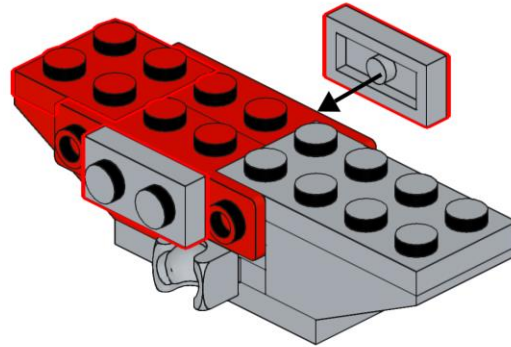

Crimson Sunbird

Design : Lego 4002014-4

Instructions are made with Studio 2.0 by gamerhansjo

1

2

3

4

5