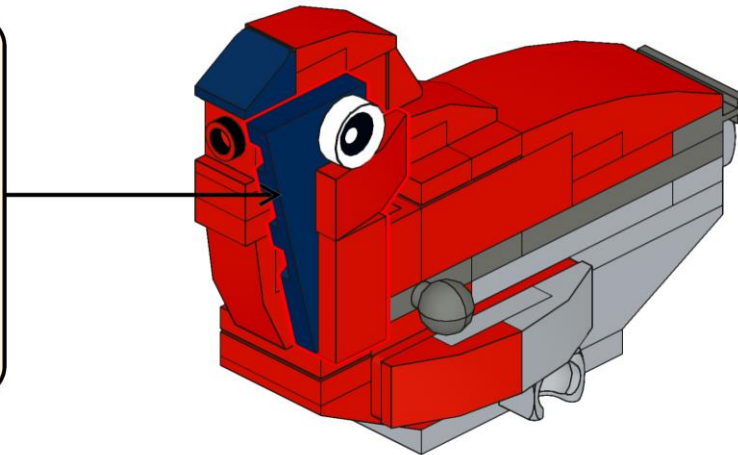

Crimson Sunbird

Design : Lego 4002014-4

Instructions are made with Studio 2.0 by gamerhansjo

1

2

3

4

5

14

15

16

17

2x

18

19

20