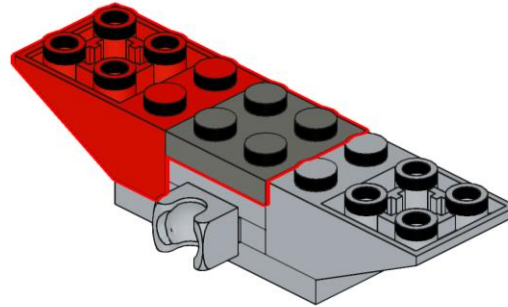

Crimson Sunbird

Design : Lego 4002014-4

Instructions are made with Studio 2.0 by gamerhansjo

1

2

3

4

5