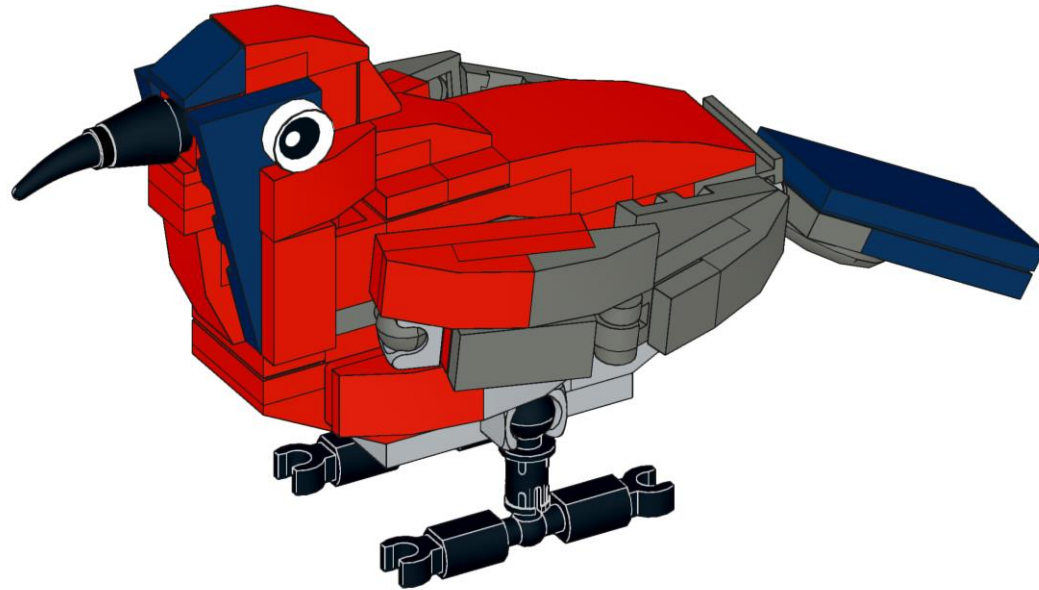

Crimson Sunbird

Design : Lego 4002014-4

Instructions are made with Studio 2.0 by gamerhansjo

1

2

3

4

5

29

30

31

32

33

- 1x 53451 Black
- 2x 3070b Dark Bluish Gray
- 1x 32028 Dark Bluish Gray
- 1x 43723 Dark Bluish Gray
- 2x 11477 Light Bluish Gray
- 1x 3747b Light Bluish Gray
- 2x 6231 Red
- 1x 4589b Black
- 2x 61252 Dark Bluish Gray
- 3x 14417 Dark Bluish Gray
- 1x 43722 Dark Bluish Gray
- 3x 14704 Light Bluish Gray
- 1x 3747b Light Bluish Gray
- 2x 4070 Red
- 4x 11090 Black
- 1x 3023 Dark Bluish Gray
- 3x 2654 Dark Bluish Gray
- 1x 3022 Light Bluish Gray
- 3x 3020 Light Bluish Gray
- 2x 3069b Red
- 2x 6628a Black
- 2x 3069b Dark Bluish Gray
- 1x 3022 Dark Bluish Gray
- 1x 3020 Dark Bluish Gray
- 2x 98138pb007 White
- 1x 3022 Light Bluish Gray
- 2x 14418 Light Bluish Gray
- 4x 3024 Red
- 3x 15573 Red
- 2x 4733 Black
- 4x 11477 Dark Bluish Gray
- 2x 60478 Dark Bluish Gray
- 2x 3023 Light Bluish Gray
- 1x 3022 Dark Bluish Gray
- 1x 3020 Dark Bluish Gray
- 1x 54200 Red
- 2x 4697b Black
- 1x 3023 Red