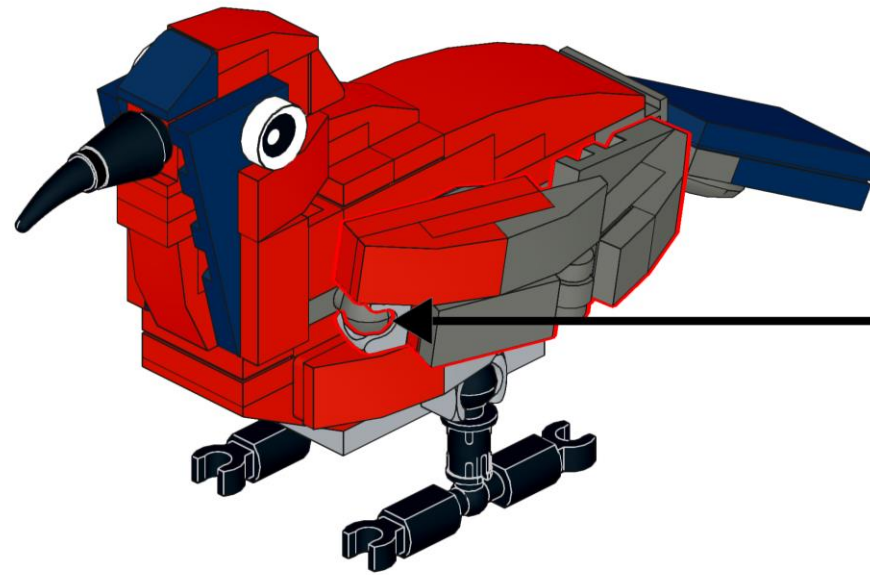

Crimson Sunbird

Design : Lego 4002014-4

Instructions are made with Studio 2.0 by gamerhansjo

1

2

3

4

5

21

22

23

24

25

26

27

28