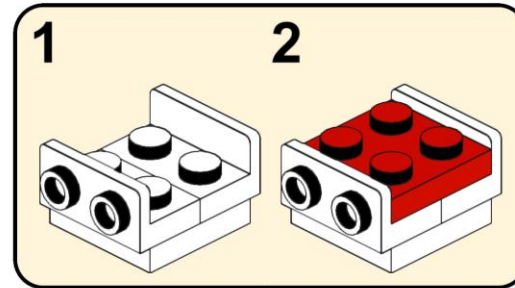

Red Crested Crane

Design : Lego 4002014-3

Instructions are made with Studio 2.0 by gamerhansjo

1

2

3

4  2x

5