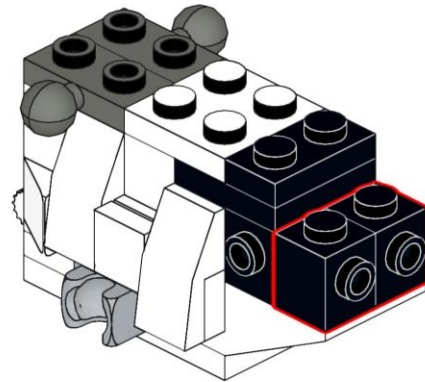

Red Crested Crane

Design : Lego 4002014-3

Instructions are made with Studio 2.0 by gamerhansjo

1

2

3

4  2x

5

6

7

8

9

10

11

12 

13