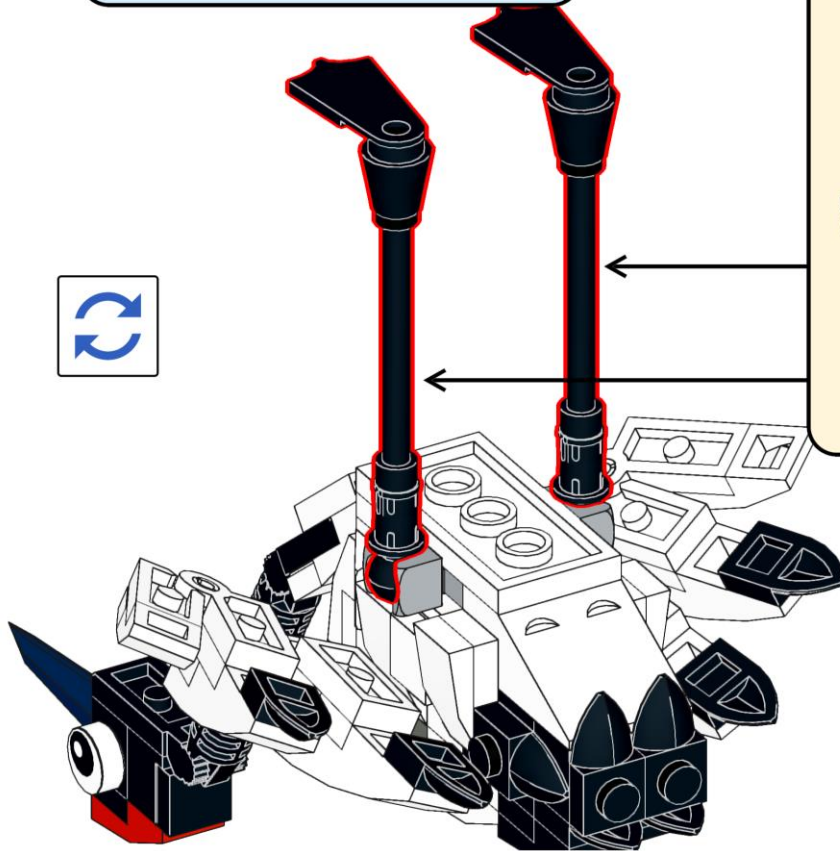

Red Crested Crane

Design : Lego 4002014-3

Instructions are made with Studio 2.0 by gamerhansjo

1

2

3

4  2x

5

30

31

32

33

34

35

36

37