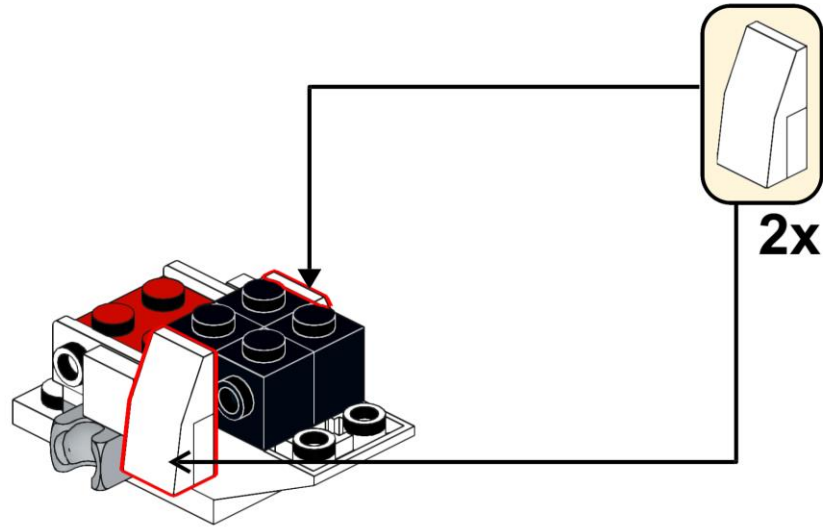

Red Crested Crane

Design : Lego 4002014-3

Instructions are made with Studio 2.0 by gamerhansjo

1

2

3

4  2x

5