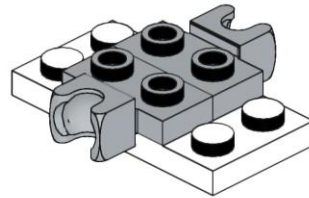

Red Crested Crane

Design : Lego 4002014-3

Instructions are made with Studio 2.0 by gamerhansjo

1

2

3

4  2x

5