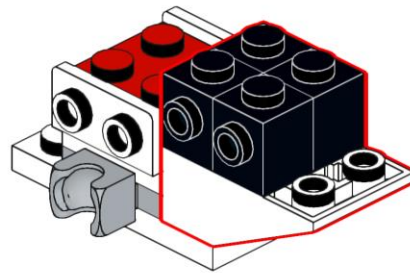

Red Crested Crane

Design : Lego 4002014-3

Instructions are made with Studio 2.0 by gamerhansjo

1

2

3

4  2x

5