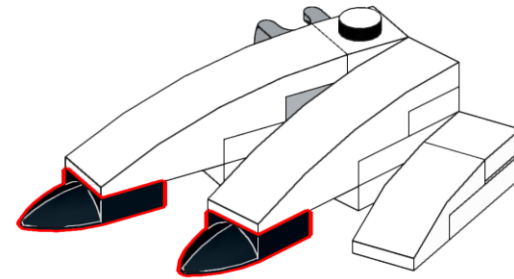

Red Crested Crane

Design : Lego 4002014-3

Instructions are made with Studio 2.0 by gamerhansjo

1

2

3

4  2x

5

22

23

24

25

26

27

28

29