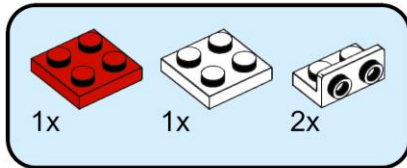

Red Crested Crane

Design : Lego 4002014-3

Instructions are made with Studio 2.0 by gamerhansjo

1

2

3

4  2x

5