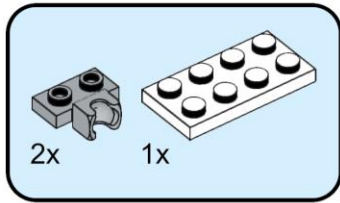

Red Crested Crane

Design : Lego 4002014-3

Instructions are made with Studio 2.0 by gamerhansjo

1

2

3

4  2x

5