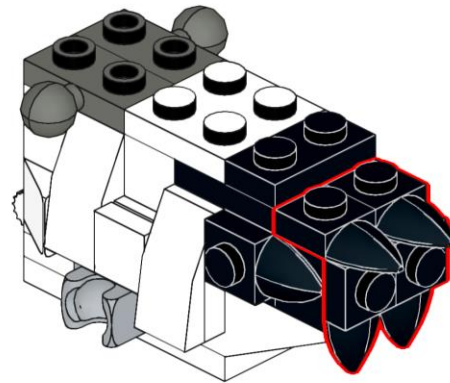

Red Crested Crane

Design : Lego 4002014-3

Instructions are made with Studio 2.0 by gamerhansjo

1

2

3

4  2x

5

6

7

8

9

10

11

12 

13