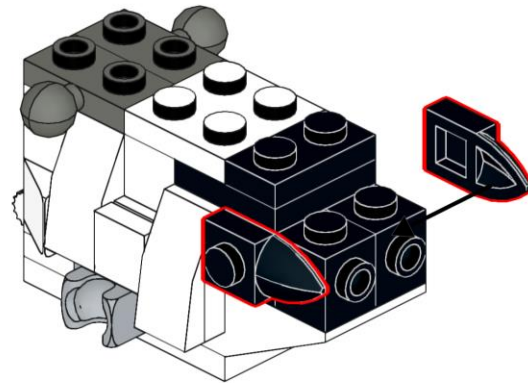

Red Crested Crane

Design : Lego 4002014-3

Instructions are made with Studio 2.0 by gamerhansjo

1

2

3

4  2x

5

6

7

8

9

10

11

12 

13