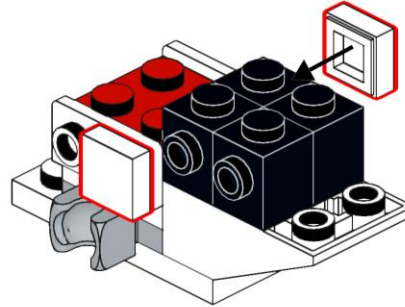

Red Crested Crane

Design : Lego 4002014-3

Instructions are made with Studio 2.0 by gamerhansjo

1

2

3

4  2x

5