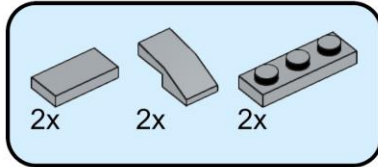

European Robin

Design : Lego 4002014-2

Instructions are made with Studio 2.0 by gamerhansjo

1

2

3

4

5