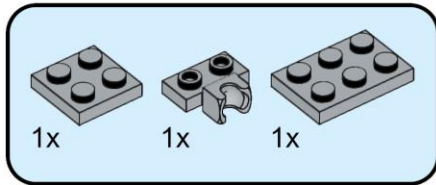

European Robin

Design : Lego 4002014-2

Instructions are made with Studio 2.0 by gamerhansjo

1

2

3

4

5