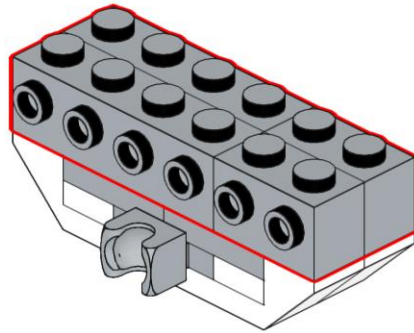

European Robin

Design : Lego 4002014-2

Instructions are made with Studio 2.0 by gamerhansjo

1

2

3

4

5