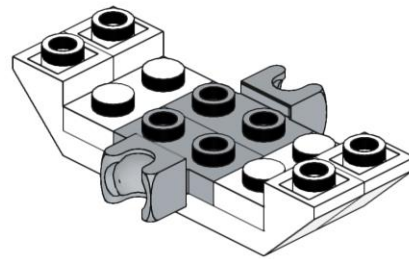

European Robin

Design : Lego 4002014-2

Instructions are made with Studio 2.0 by gamerhansjo

1

2

3

4

5