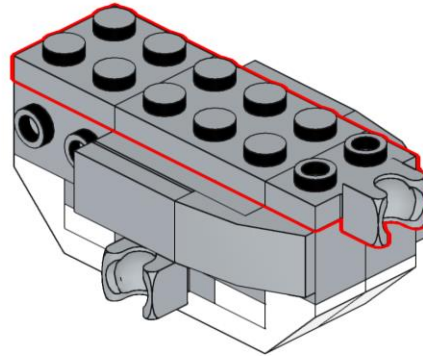

European Robin

Design : Lego 4002014-2

Instructions are made with Studio 2.0 by gamerhansjo

1

2

3

4

5